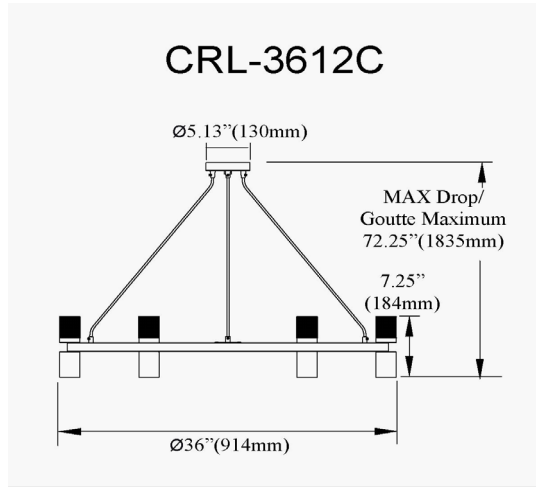

CRL-3612C-MB - Cerelia 12LT Chandelier, MB

12 Light Chandelier in Matte Black

Height	7.25"
Width/Length	36"
Depth	36"
Weight	15 lbs

Body Material	Metal
Finish/Color	Matte Black
Type of Finish	Painted

Light Qty	12
Light Base	GU10
Light Max Watt	50W
Light Inc	No

Dimmable	Dimmable
LED Compatible	LED Compatible
Total Wattage	600W

Rated For	Damp
Voltage	120V

Approval	cUL or equivalent
Warranty	1 Year Limited
Install Position	Ceiling

Extension Length 72

Date:	Notes:
Fixture Type:	
Job Name:	